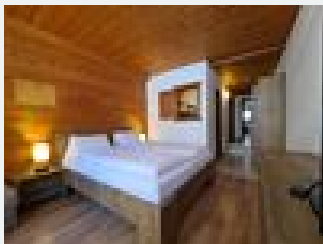

Apartment / type A1/ 2 sleeping rooms/shower, WC

Apartment Garden View Family, Size 45 m², for 2 persons up to 2 adults and 2 children, ground-floor, Interior: double room, small childrens room with bunk beds, TV, WLAN, safe, living room with couch...

1-2 Personen · 2 Bedrooms · 45 m²

ab
€ 135,00
per apartment on 27.07.2024

To the offer