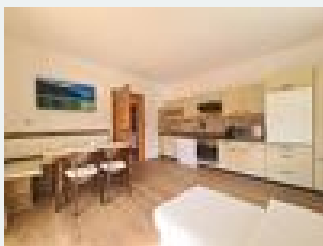

1-2 Personen · 2 Bedrooms · 45 m²

ab
€ 135,00
per apartment on 27.07.2024

To the offer

Apartment / type B / 2 sleeping rooms/shower, WC

Apartment Lake Panorama, Size: 60 m², for 2 - 4 persons, 1st floor Interior: 2 double rooms, 1 spare bed possible, bathroom, TV, WLAN, safe, kitchen-living room with dining area (4 cooking plates, bak...