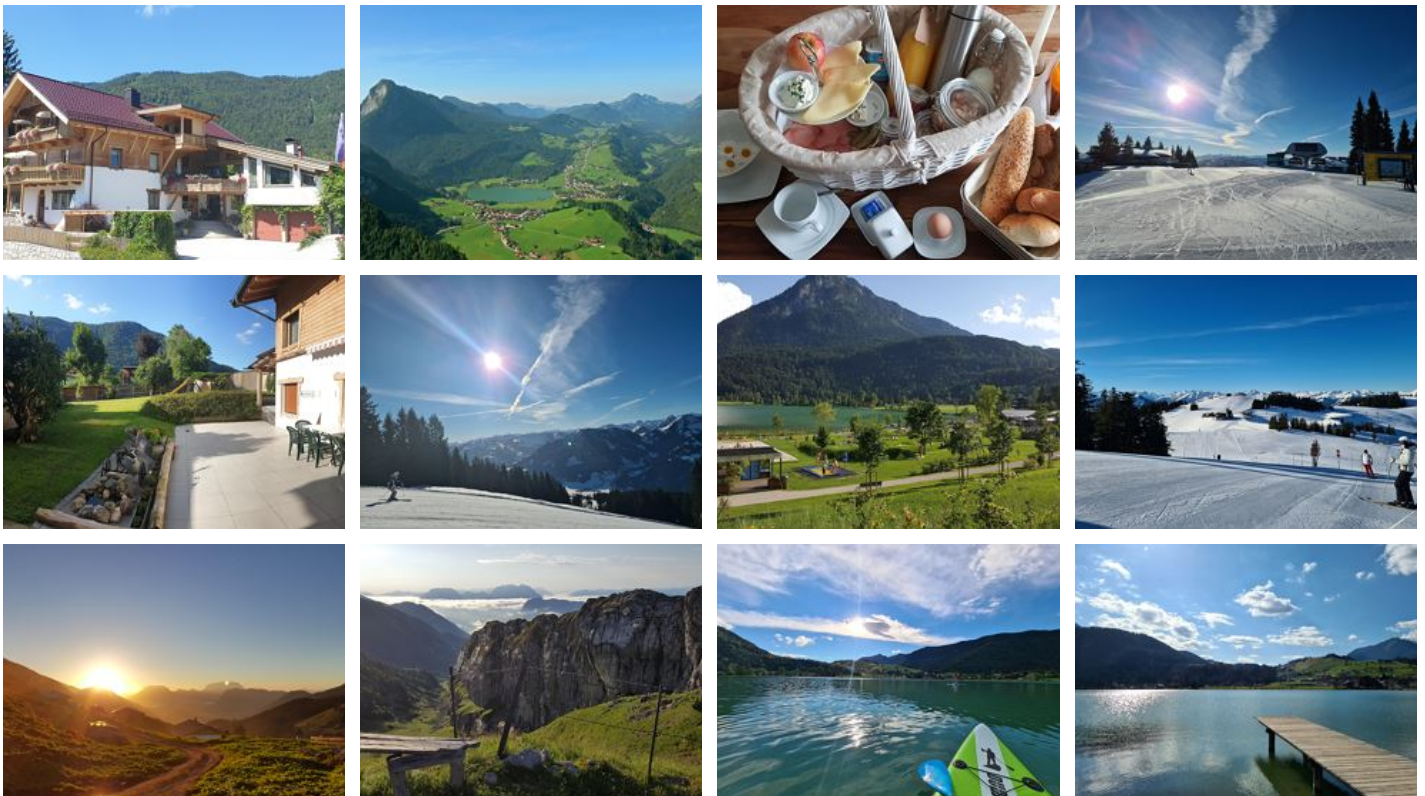

hotel in Thiersee

Holiday apartments, rooms and flats at the lake and near the SkiWelt! Aparthotel Buchauer.Tirol is in the heart of the Thiersee Valley, on the lake, centrally located for all holiday activities and yet still peaceful. The apartments are between 26 m² and 90 m², for 2 to 6 people, and all have a balcony or terrace. The barbecue area and sunbathing lawn in the garden are inviting on balmy summer evenings. The supermarket, bakery, bank, restaurants, and the bathing lake with its large playground, a...