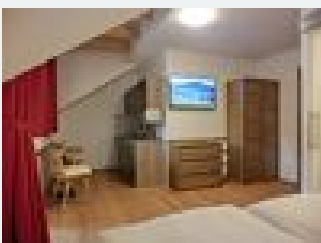

Apartment Lake Panorama, 78m², up to 6 persons, balcony with countryside view Interior: 1 double room, 2 tow-bed rooms, 3 small bathrooms, living room with dinette and couch, electrical tiled stove, k...

1-2 Personen · 2 Bedrooms · 45 m²

ab
€ 135,00
per apartment on 27.07.2024

To the offer

Apartment / type B / 2 sleeping rooms/shower, WC

Apartment Lake Panorama, Size: 60 m², for 2 - 4 persons, 1st floor Interior: 2 double rooms, 1 spare bed possible, bathroom, TV, WLAN, safe, kitchen-living room with dining area (4 cooking plates, bak...

Hotel suite, shower, toilet, lake view

Studio Apartment Lake Panorama, 23 m², for 2 persons, 2nd floor, balcony with lake view Interior: double room with dining table, bathroom, small kitchen (2 cooking plates, dishwasher, fridge, microwa...

1-2 Personen · 1 Bedrooms · 26 m²

ab
€ 116,00

per apartment on 27.07.2024

To the offer

Hotel suite, shower, toilet, lake view

Apartment Lake Panorama, 28 m², for 2 persons, 2nd floor, balcony / terrace with lake view Interior: double room with dining table, bathroom, small kitchen (2 cooking plates, dishwasher, fridge, micr...